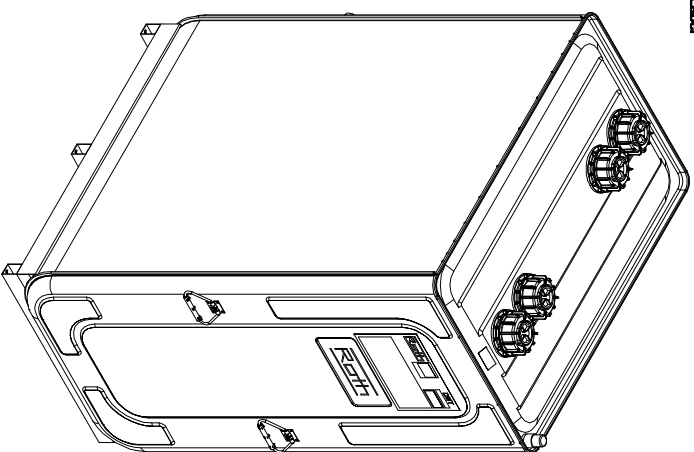

(2 Locations - Top And Front)  
Tank Serial Number Data Label

### Specifications

- |  |
|--|
| Height - 61"                                       |
| Width - 28"  |
| Length - 43"                                       |
| Weight - 167 Lb.                                   |
| Capacity - 275 Gal.                                |
| Outer Tank Capacity - 110% of Inner Tank           |
| Outer Tank - 19 GA. Galvanized Steel               |
| Inner Tank - 3/16" Thick High Density Polyethylene |