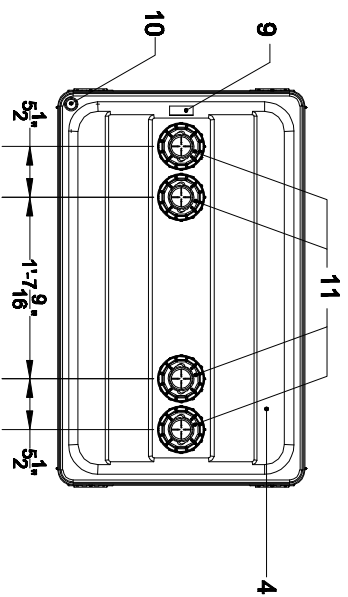

(2 Locations - Top And Front)  
Tank Serial Number Data Label

### Legend

- |   |                    |
|---|--------------------|
| 1. Tank Side  | 6. Warning Label   |
| 2. Tank Base  | 7. Serial Number   |
| 3. Tank End   | 8. UL Number       |
| 4. Tank Top   | 9. Serial Number   |
| 5. Handle   | 10. Leak Indicator |
| 11. Connections Molded Into Inner Tank - Proprietary Piping Accessories For Either 2" NPT Black Iron Pipe or 3/8" & 1/2" Copper Tubing Used |                    |

### Specifications

- |  |
|--|
| Height - 61"                                       |
| Width - 28"  |
| Length - 43"                                       |
| Weight - 167 Lb.                                   |
| Capacity - 275 Gal.                                |
| Outer Tank Capacity - 110% of Inner Tank           |
| Outer Tank - 19 GA. Galvanized Steel               |
| Inner Tank - 3/16" Thick High Density Polyethylene |